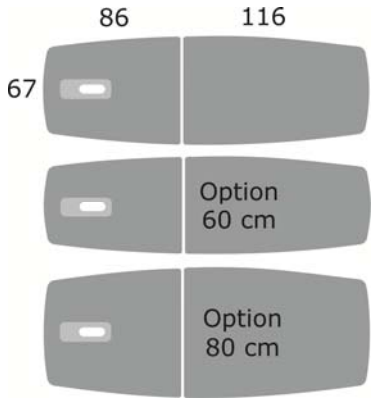

### Specifications

Length x width:	± 202 x 67cm
Height adjustment:	± 45 – 95 cm
Weight:	± 84 kg
Max. lifting capacity:	200 kg
Electric motor:	6.000 N
Cushion temperature:	35 or 38 °C
Power supply:	100 – 240 VAC, 50-60 Hz
Current consumption:	3,0 A
Insulation class:	II
Moister resistance:	IP 21
Classification:	I
Conformity:	IEC/EN 60601-1 IEC/EN 60601-2 CAN/CSA C22.2 No. 601.1 MDD 93/42/EEC
Guarantee:	3 years (upholstery 1 year)

### Optional

121 404	Set brackets for fastening straps
125 608	Cushions 60 cm wide
125 609	Cushions 80 cm wide

Gymna Stability Profile

Gymna cushion heating inside

**Duo Luxe**

**NEW:** Ergomax Face Support

**Functionality/dimensions**

**Cushion colours**

**Style**

**Fashion**