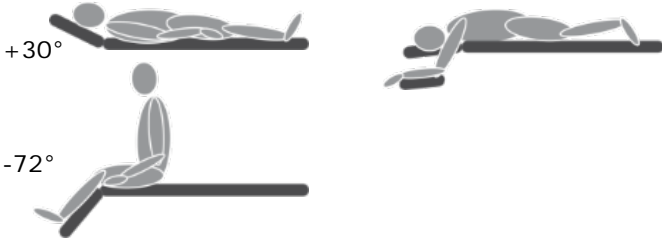

Optional

125 610	Motorized head section
121 404	Set brackets for fastening straps
121 402	Cushions 60 cm wide (Advanced)
121 403	Cushions 80 cm wide (Advanced)

Accessories

122 405	Paper roll holder, for undercarriage
337 018	Paper rolls (per 12 pieces)
121 409	Extra footswitch for height adjustment
125 652	Hand switch for height adjustment
107 819	Traction support for shoulders
121 401	Gynaecological leg support
333 245	Traction device AutoTrac 460
121 434	Attachment frame for AutoTrac 450/460
332 915	Foot end protector for cushion
xxx xxx	Terry-cloth cover, stretch material (available in 9 colours 'Style')

Gymna Stability Profile

Duoflex Advanced

Functionality/dimensions

Cushion colours

Style

Fashion