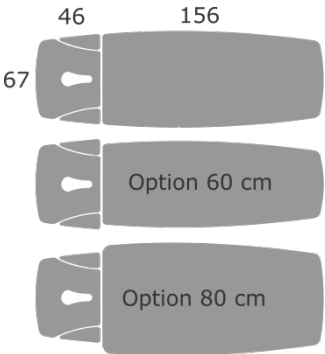

Functionality/dimensions