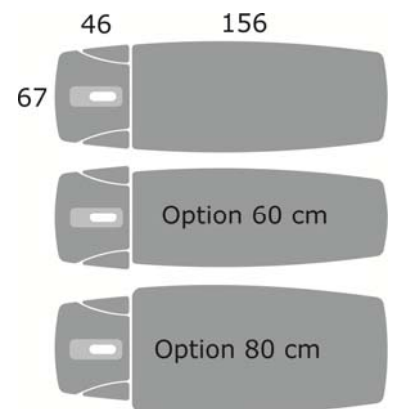

### Specifications

Length x width:	± 202 x 67cm
Height adjustment:	± 45 – 95 cm
Weight:	± 84 kg
Max. lifting capacity:	200 kg
Electric motor:	6.000 N
Cushion temperature:	35 or 38 °C
Power supply:	100 – 240 VAC, 50-60 Hz
Current consumption:	3,0 A
Insulation class:	II
Moister resistance:	IP 21
Classification:	I
Conformity:	IEC/EN 60601-1 IEC/EN 60601-2 CAN/CSA C22.2 No. 601.1 MDD 93/42/EEC
Guarantee:	3 years (upholstery 1 year)

Gymna Stability Profile

Gymna cushion heating inside

### Functionality/dimensions