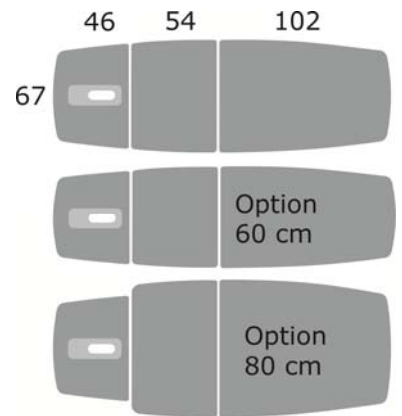

Ordering data

125 044 Trioplus Luxe incl. peripheral switch and cushion heating

Specifications

Length x width:	± 202 x 67cm
Height adjustment:	± 45 – 95 cm
Weight:	± 101 kg
Max. lifting capacity:	200 kg
Electric motor:	6.000 N
Cushion temperature:	35 or 38 °C
Power supply:	100 – 240 VAC, 50-60 Hz
Current consumption:	3,0 A
Insulation class:	II
Moister resistance:	IP 21
Classification:	I
Conformity:	IEC/EN 60601-1 IEC/EN 60601-2 CAN/CSA C22.2 No. 601.1 MDD 93/42/EEC
Guarantee:	3 years (upholstery 1 year)

Gymna Stability Profile

Gymna cushion heating inside

Trioplus Luxe

NEW: Ergomax Face Support

Functionality/dimensions

Cushion colours

Style

Fashion