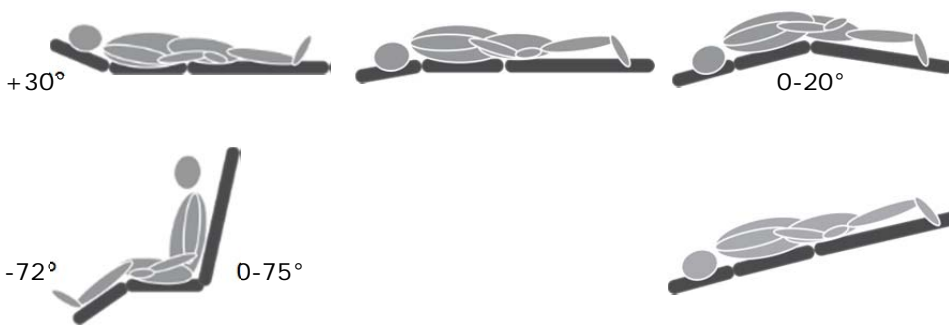

Ordering data

125 044 Trioplus Luxe incl. peripheral switch and cushion heating

Specifications

Length x width:	± 202 x 67cm
Height adjustment:	± 45 – 95 cm
Weight:	± 101 kg
Max. lifting capacity:	200 kg
Electric motor:	6.000 N
Cushion temperature:	35 or 38 °C
Power supply:	100 – 240 VAC, 50-60 Hz
Current consumption:	3,0 A
Insulation class:	II
Moister resistance:	IP 21
Classification:	I
Conformity:	IEC/EN 60601-1 IEC/EN 60601-2 CAN/CSA C22.2 No. 601.1 MDD 93/42/EEC
Guarantee:	3 years (upholstery 1 year)

Gymna Stability Profile

Gymna cushion heating inside

Trioplus Luxe

NEW: Ergomax Face Support

Functionality/dimensions

Cushion colours

Style

Fashion